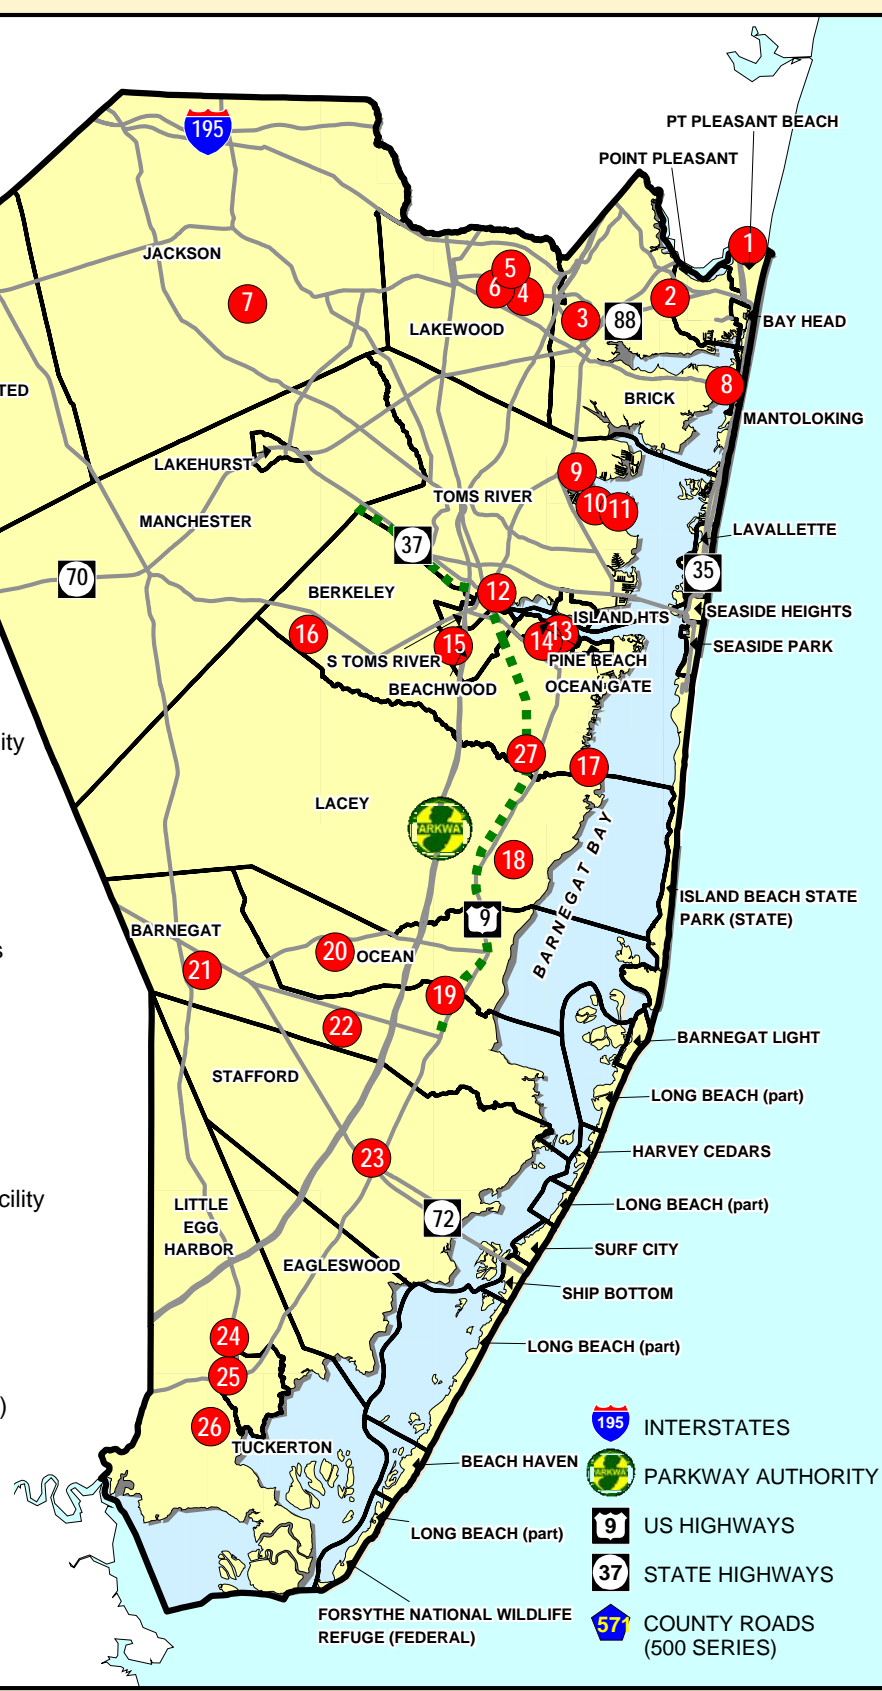

Legend

- 1 Gull Island Co Park/Conservation Area
- 2 Beaver Dam Creek County Park
- 3 Forge Pond Ocean County Golf Course
- 4 Metedeconk River Co Conservation Area
- 5 Ocean County Park / Off-Leash Dog Facility
- 6 Lake Shenandoah County Park
- 7 Patriots County Park
- 8 Mantoloking Bridge Fishing Pier (future)
- 9 E.B. Leone County Conservation Area
- 10 Parks & Recreation Administrative Offices
- 11 Cattus Island County Park
- 12 Riverfront Landing County Park
- 13 Mill Creek County Park
- 14 Florence T. Allen Conservation Area
- 15 Jakes Branch County Park
- 16 Robert J. Miller Airpark/Off Leash Dog Facility
- 17 Berkeley Island County Park
- 18 Eno's Pond County Park
- 19 Lochiel Creek County Park (future)
- 20 Wells Mills County Park
- 21 Cedar Bridge Tavern (Future Historic Site)
- 22 Cloverdale Farms
- 23 A. Paul King County Park
- 24 Freedom Fields County Park
- 25 Stanley "Tip" Seaman County Park
- 26 Ocean County Golf Course at Atlantis
- 27 Barnegat Branch Rail Trail

- INTERSTATES
- PARKWAY AUTHORITY
- US HIGHWAYS
- STATE HIGHWAYS
- COUNTY ROADS (500 SERIES)

Ocean County Parks

Source:
Ocean County Departments of Planning and Parks and Recreation, 2011.

Prepared by:
Ocean County Department of Planning, 2012.