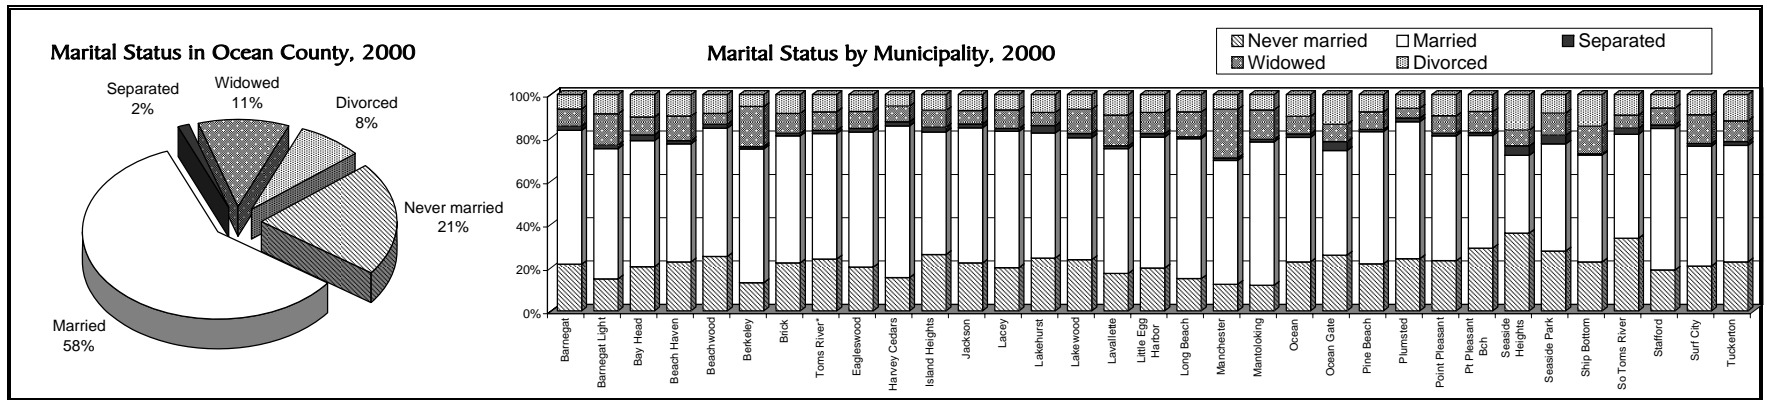

Changes in Marital Status, 1990 - 2000

Municipality	Population over 15 years		Never married				Married				Separated				Widowed				Divorced											
			Number		Percent		Number		Percent		Number		Percent		Total		Female		Total		Female									
	1990	2000	1990	2000	1990	2000	1990	2000	1990	2000	1990	2000	1990	2000	1990	2000	1990	2000	1990	2000	1990	2000	1990	2000	1990	2000				
	TOTAL OCEAN COUNTY	350,272	410,385	72,263	86,089	21%	21%	214,096	242,180	61%	59%	4,838	6,286	1%	2%	39,203	44,120	11%	11%	32,738	35,775	9%	9%	20,309	31,710	6%	8%	12,592	19,100	4%

Source: 1990 Census of Population and Housing, Census 2000 Summary File 3, U.S. Bureau of the Census, May 2002.
 *Effective November 14, 2006, Dover Township was officially renamed Toms River Township.
 Prepared by: Ocean County Department of Planning, December 2006.